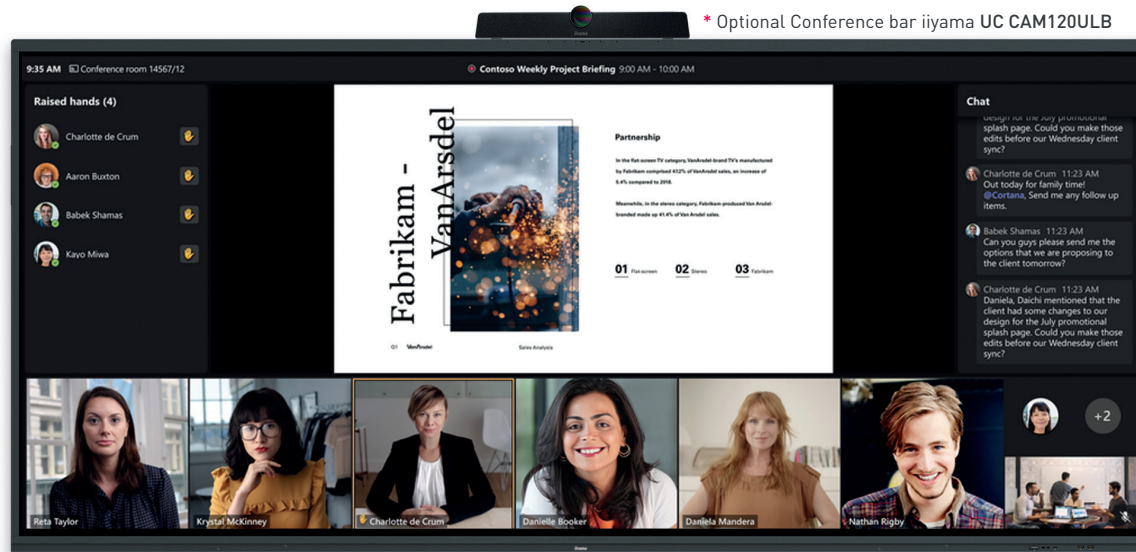

### EXPERIENCE THE DIFFERENCE, EXPLORE THE POSSIBILITIES

The jaw dropping 105" ultra-wide Interactive display with 21:9 panoramic view offers all organisations a versatile and impactful visual solution.

Experience a true 21:9 Panoramic Ultra-Wide view for all your content and applications with the iiyama **TE10518UWI-B1AG**. The thin bezel display shows vibrant and larger than life imagery and videos using 5K resolution to make the difference.

High end meeting room integration will achieve the much-promoted Microsoft Teams Front Row optimum experience in 21:9 format-delivering life like eye-level Gallery View, when sharing content with clear side bar visibility of Chat and Raised Hand notification. Control Room configuration also allows large scale viewing for Security and large dashboard applications alike.

\* Optional Conference bar iiyama UC CAM120ULB

**21:9 - ULTRA WIDE**

Experience a true Panoramic view for all your content and applications.

**PURETOUCH-IR**

Accurate and responsive 40pt Touch technology with Touch pen recognition.